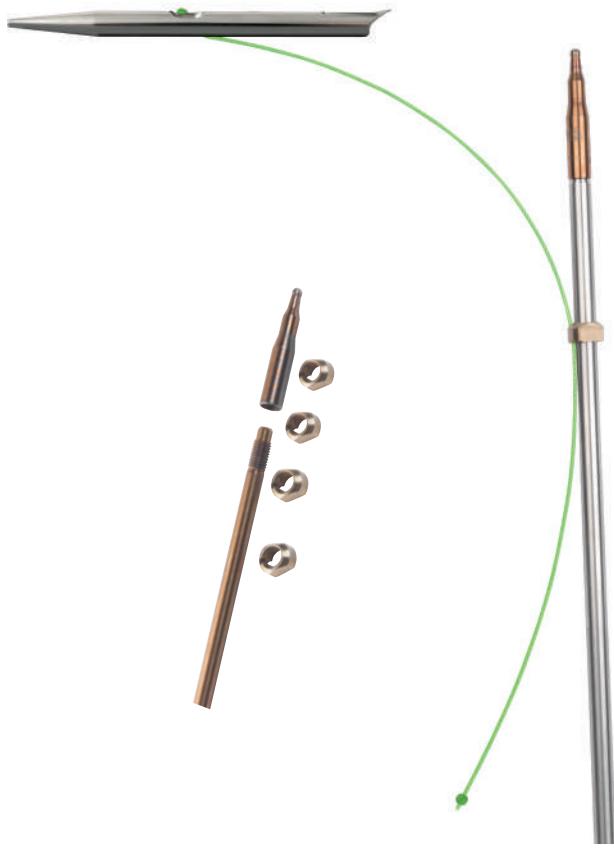

SLIP TIP CLAW Ø8,5 mm

1. Punta de liberación rápida en acero inoxidable 17-4 ph tratado térmicamente
   - Equipado con hebilla trasera integrada realizada durante la fabricación mecánica
   - Perfil hidrodinámico con asiento de fijación de línea rebajada con esquinas redondeadas
   - Fresado inferior dedicado al diámetro de la línea de sujeción.
   - Sistema de liberación rápida, rótula calibrada compatible con varillas roscadas M7
   - Varilla deslizante de acero inoxidable incompatible con varillas de 7, 7,5 y 8 mm de diámetro.
   - Se suministra hilo recubierto de PU Mono Green de 1,8 mm, carga de rotura de 350 kg
2. Pointe détachable en acier inoxydable 17-4 ph traité thermiquement
   - Avec ardillon arrière intégré réalisé en production
   - Profil hydrodynamique avec logement de fixation de la ligne abaissé et coins arrondis
   - Fraisage inférieur dédié au maintien du diamètre de la ligne
   - Système d'attache rapide, tête à tête sphérique calibrée compatible avec les flèches filetées M7
   - Coulisseau en acier inoxydable incompatible avec les flèches de 7, 7,5 et 8 mm de diamètre
   - Livré avec une ligne Mono Green de 1,8 mm enduite de PU, résistance à la rupture de 350 kg

KIT	COD.	EAN
1 Kit	AC065	8056138184381

MADE IN ITALY

- Adaptador de rosca 5/16 - M6
- Adaptateur fileté 5/16 - M6