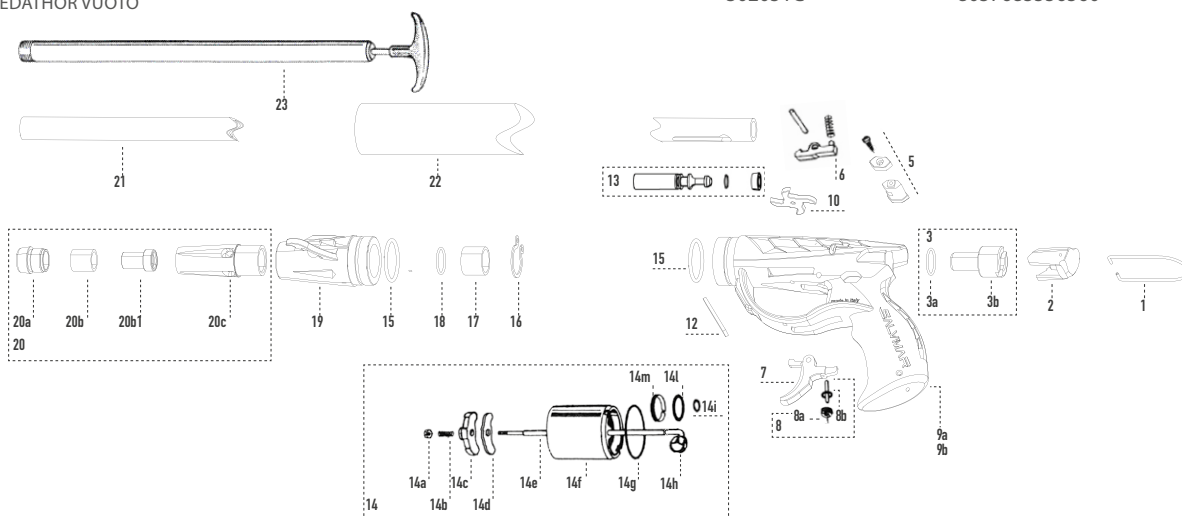

DESCRIPTION	LEGEND	COD.	EAN	€
KIT O-RING VINTAIR E VINTAIR PLUS/PREDATHOR KIT O-RING VINTAIR AND VINTAIR PLUS/PREDATHOR	15	LFUCPNEUMKIT 01	8055960725854	
KIT DENTE DI SGANCIO VINTAIR / PREDATHOR	6	LFUCPNEUMKIT03	8055960725915	
MOLLETTA ESTRAZIONE TAPPO PREDATHOR AISI 302 2MM CAP CLIP PREDATHOR	1	LFUCPR020	8057685556867	
TAPPO COPRIVALVOLA PREDATHOR BIANCO VALVE CAP PREDATHOR WHITE	2	LFUCPR003A	8057685556614	
TAPPO COPRIVALVOLA PREDATHOR VERDE VALVE CAP PREDATHOR ACID GREEN	2	LFUCPR003B	8057685556621	
TAPPO COPRIVALVOLA PREDATHOR ARANCIONE VALVE CAP PREDATHOR ORANGE	2	LFUCPR003C	8057685556638	
VALVOLA RICARICA PREDATHOR REFILL VALVE PREDATHOR	3	LFUCPR004	8057685556645	
SICURA PREDATHOR SAFE PREDATHOR	5	LFUCPR005	8057685556652	
KIT GRILLETTO PREDATHOR TRIGGER MECHANISM KIT	7 + 8	LFUCPR008	8057685556683	
IMPUGNATURA PREDATHOR NERA CON REGOLATORE HANDLE PREDATHOR PLUS BLACK WITH PWR	9A	LFUCPR001	8057685556591	
IMPUGNATURA PREDATHOR NERA (SENZA REGOLATORE) HANDLE PREDATHOR BLACK (WITHOUT POWER REGULATOR)	9B	LFUCPR001B	8057685556607	
KIT SGANGIA SAGOLA PREDATHOR LINE RELEASE KIT	10	LFUCPR009	8057685556690	
PISTONE VINTAIR - PREDATHOR VINTAIR PISTON - PREDATHOR	13	LFUCPNEUMKIT 101	8055960725861	
KIT BOLCCHETTO REGOLAZIONE COMPLETA DI ASTINA POWER ADJUSTMENT BLOCK KIT	14	LFUCPRKIT03	8057685556898	
OGIVA PREDATHOR OGIVE PREDATHOR	19	LFUCPRKIT01	8057685556874	
TESTATA PREDATHOR COMPLETA COMPLETE MUZZLE KIT	20	LFUCPRKIT02	8057685556881	
CANNA PREDATHOR ALLESTITA 40 RIFLE PREDATHOR 40	21	LFUCPR010A	8057685556706	
CANNA PREDATHOR ALLESTITA 55 RIFLE PREDATHOR 55	21	LFUCPR010B	8057685556713	
CANNA PREDATHOR ALLESTITA 65 RIFLE PREDATHOR 65	21	LFUCPR010C	8057685556720	
CANNA PREDATHOR ALLESTITA 75 RIFLE PREDATHOR 75	21	LFUCPR010D	8057685556737	
CANNA PREDATHOR ALLESTITA 85 RIFLE PREDATHOR 85	21	LFUCPR010E	8057685556744	
CANNA PREDATHOR ALLESTITA 100 RIFLE PREDATHOR 100	21	LFUCPR010F	8057685556751	
CANNA PREDATHOR ALLESTITA 115 RIFLE PREDATHOR 115	21	LFUCPR010G	8057685556768	
CANNA PREDATHOR ALLESTITA 130 RIFLE PREDATHOR 130	21	LFUCPR010H	8057685556775	
SERBATOIO PREDATHOR 40 BARREL FOR PREDATHOR 40	22	LFUCPR011A	8057685556782	
SERBATOIO PREDATHOR 55 BARREL FOR PREDATHOR 55	22	LFUCPR011B	8057685556799	
SERBATOIO PREDATHOR 65 BARREL FOR PREDATHOR 65	22	LFUCPR011C	8057685556805	
SERBATOIO PREDATHOR 75 BARREL FOR PREDATHOR 75	22	LFUCPR011D	8057685556812	
SERBATOIO PREDATHOR 85 BARREL FOR PREDATHOR 85	22	LFUCPR011E	8057685556829	
SERBATOIO PREDATHOR 100 BARREL FOR PREDATHOR 100	22	LFUCPR011F	8057685556836	
SERBATOIO PREDATHOR 115 BARREL FOR PREDATHOR 115	22	LFUCPR011G	8057685556843	
SERBATOIO PREDATHOR 130 BARREL FOR PREDATHOR 130	22	LFUCPR011H	8057685556850	
INIETTORE VINTAIR - PREDATHOR PUMP VINTAIR - PREDATHOR	23	LFUCPNEUM100	8055960725878	
KIT REVISIONE PREDATHOR SERVICE KIT PREDATHOR		302051A	8057685556546	
KIT REVISIONE PREDATHOR PLUS SERVICE KIT PREDATHOR PLUS		302051B	8057685556553	
KIT REVISIONE PREDATHOR VUOTO SERVICE KIT PREDATHOR VUOTO		302051C	8057685556560