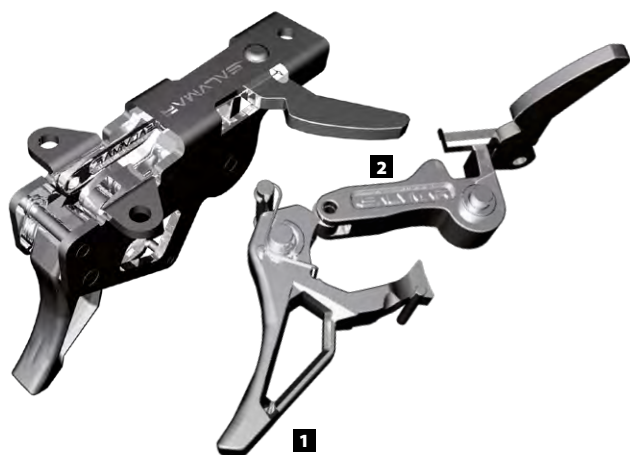

### SPEAR PARTS - PARALYZER STAINLESS 3 PRONGS - POLE SPEAR 14

THREAD	LENGHT	COD.	EAN	€
M6	24cm	AA006	8057685550711	

### SPEAR PARTS - POLE SPEAR 14 HARPOON

THREAD	COD.	EAN	€
M6	AC062	8057685550599	

### SPEAR PARTS - RUBBER FOR POLE SPEAR 14

DIAMETER	COD.	EAN	€
Ø 9mm external   Ø 6mm internal	LELSPOL	8057685558267	

### SPEAR PARTS - RUBBER FOR POLE SPEAR 14 SHORT

DIAMETER	COD.	EAN	€
Ø 9mm external   Ø 6mm internal	LELSPOL/S	8056138184411	