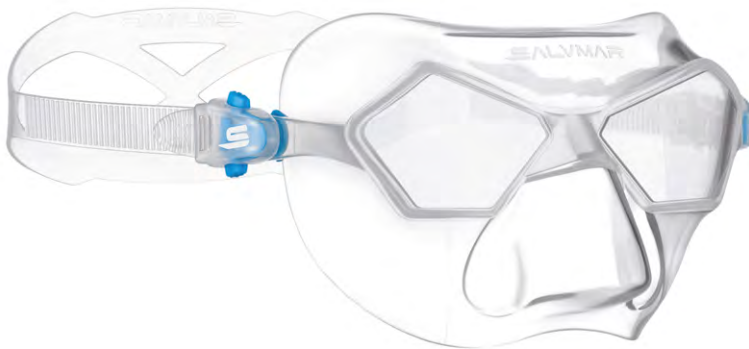

INCREDIBLE

- Equipo de protección personal D.P.I. EN 16805:2015
- Máscara de diseño "Minimal" ultracompacta y ligera
- Faldón 100% silicona, hipoalergénico de alta calidad
- Amplio campo de visión
- Lentes antivaho de policarbonato
- Correa de silicona ajustable
- Hebilla con ajuste micrométrico
- "Diseño y concepto técnico made in Salvimar"

- Équipement de protection individuelle D.P.I. EN 16805:2015
- Masque ultra-compact et léger de forme "minimaliste"
- Masque de haute qualité, 100% silicone, hypoallergénique.
- Grand champ de vision
- Verre anti buée en polycarbonate
- Sangle en silicone réglable
- Boucle avec réglage micrométrique
- "Conception et concept technique Made in Salvimar"

► Suggested Pack: 24 pz

WEIGHT	COLOR	COD.	EAN	€
60,00gr.	CLEAR - CLEAR	000078B	8058093684074	
60,00gr.	BLUE - CLEAR	000078A	8058093684081	
60,00gr.	BLUE - WHITE	000078G	8058093685422	
60,00gr.	CLEAR - BLACK	000078E	8058093684067